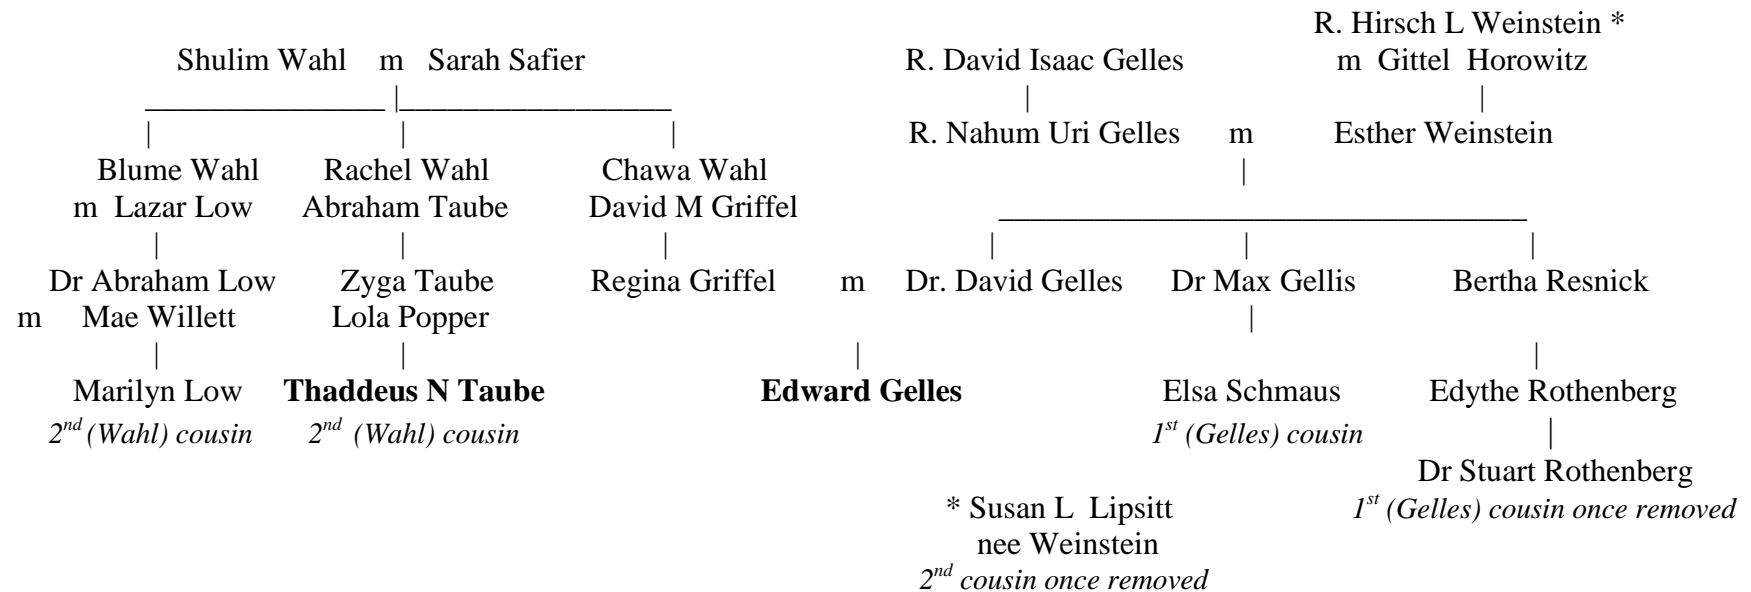

Connections of Tad Taube and Edward Gelles

relationship with Edward Gelles indicated in italics

Wahl and Gelles cousins have shared DNA from marriages of both the Wahl - Katzenellenbogen and Gelles lines with families such as Horowitz and Halpern. who have connections with some Weinstein and Helman (Hillman). Edward Gelles is a 6th generation descendant of Rabbi Shmuel Helman of Mannheim and Metz and 7th generation from Rabbi Isaac Horowitz of Brody, Glogau, and Hamburg.

Some Wahl and Gelles cousins also have distant links with descendants of Guggenheim, Oppenheim, Wertheimer, Loewenstein, Klein, Kenan, Cohen, Stern, Rothschild, Bluhm, Salomon, Rosenthal, Schoenberg, and other families.